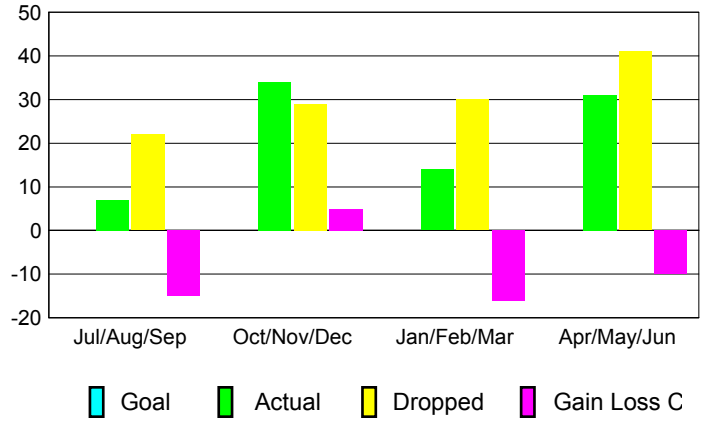

GMT: **ED LECIUS**

Location: **NEW JERSEY**

GMT CA: **1**

CLUBS

Month	New Club Goal	Actual New Clubs	Actual Dropped Clubs	Gain/Loss of Clubs
2012-2013				
Jul/Aug/Sep	0	0	0	0
Oct/Nov/Dec	0	1	0	1
Jan/Feb/Mar	0	0	1	-1
Apr/May/June	0	0	0	0
Totals	0	1	1	0

MEMBERSHIP

Month	Net Memb Goal	Actual New Memb	Actual Dropped Memb	Gain/Loss of Memb
2012-2013				
Jul/Aug/Sep	0	7	22	-15
Oct/Nov/Dec	0	34	29	5
Jan/Feb/Mar	0	14	30	-16
Apr/May/June	0	31	41	-10
Totals	0	86	122	-36

Club Results 2012-2013
Goal, New, Dropped, Gain/Loss

Membership Results 2012-2013
Goal, New, Dropped, Gain/Loss

YTD Status Quo Clubs 2012-2013
Status Quo Clubs Compared to Status Quo Members

Gender Comparison 2012-2013