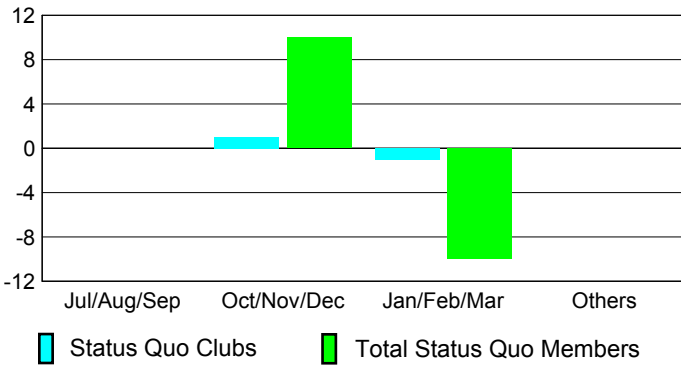

GMT: **ED LECIUS**

Location: **NEW JERSEY**

GMT CA: **1**

CLUBS

Month	New Club Goal	Actual New Clubs	Actual Dropped Clubs	Gain/Loss of Clubs
2012-2013				
Jul/Aug/Sep	0	0	0	0
Oct/Nov/Dec	0	1	0	1
Jan/Feb/Mar	0	0	1	-1
Apr/May/June	0	0	0	0
Totals	0	1	1	0

MEMBERSHIP

Month	Net Memb Goal	Actual New Memb	Actual Dropped Memb	Gain/Loss of Memb
2012-2013				
Jul/Aug/Sep	0	7	22	-15
Oct/Nov/Dec	0	34	29	5
Jan/Feb/Mar	0	14	30	-16
Apr/May/June	0	31	41	-10
Totals	0	86	122	-36

Club Results 2012-2013
Goal, New, Dropped, Gain/Loss

Membership Results 2012-2013
Goal, New, Dropped, Gain/Loss

YTD Status Quo Clubs 2012-2013
Status Quo Clubs Compared to Status Quo Members

Gender Comparison 2012-2013