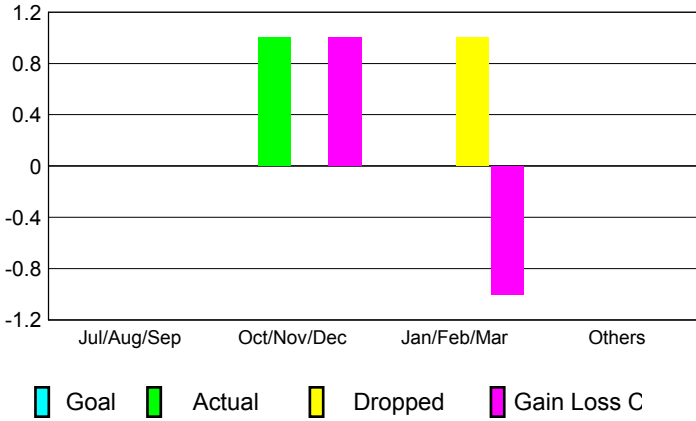

GMT: **ED LECIUS**

Location: **NEW JERSEY**

GMT CA: **1**

CLUBS

Month	New Club Goal	Actual New Clubs	Actual Dropped Clubs	Gain/Loss of Clubs
2012-2013				
Jul/Aug/Sep	0	0	0	0
Oct/Nov/Dec	0	1	0	1
Jan/Feb/Mar	0	0	1	-1
Apr/May/June	0	0	0	0
Totals	0	1	1	0

MEMBERSHIP

Month	Net Memb Goal	Actual New Memb	Actual Dropped Memb	Gain/Loss of Memb
2012-2013				
Jul/Aug/Sep	0	7	22	-15
Oct/Nov/Dec	0	34	29	5
Jan/Feb/Mar	0	14	30	-16
Apr/May/June	0	31	41	-10
Totals	0	86	122	-36

Club Results 2012-2013
Goal, New, Dropped, Gain/Loss

Membership Results 2012-2013
Goal, New, Dropped, Gain/Loss

YTD Status Quo Clubs 2012-2013
Status Quo Clubs Compared to Status Quo Members

Gender Comparison 2012-2013